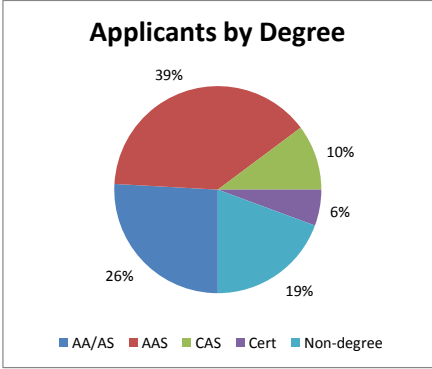

Applicant Dashboard - Spring 2015

Average age is 28.4