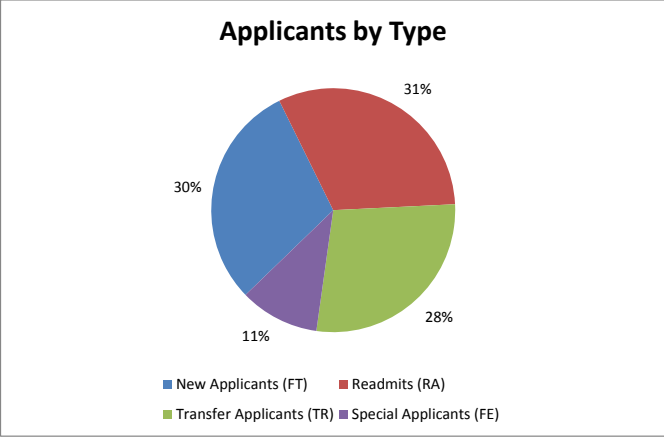

Historical Application Comparisons Spring 2015

	Apps to Date Spring 2015	Previous Year Spring 2014: 1/10/14	% Difference
New Applicants (FT)	170	161	6%
Readmits (RA)	179	212	-16%
Transfer Applicants (TR)	159	186	-15%
Special Applicants (FE)	60	38	58%
Total	568	597	-5%

Applicant Dashboard - Spring 2015

Average age is 28.4