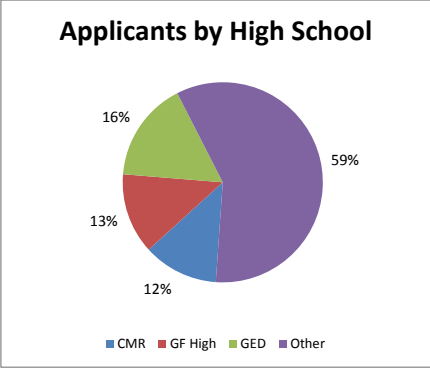

Historical Application Comparisons Spring 2015

	Apps to Date Spring 2015	Previous Year Spring 2014: 1/10/14	% Difference
New Applicants (FT)	170	161	6%
Readmits (RA)	179	212	-16%
Transfer Applicants (TR)	159	186	-15%
Special Applicants (FE)	60	38	58%
Total	568	597	-5%

Applicant Dashboard - Spring 2015

Average age is 28.4