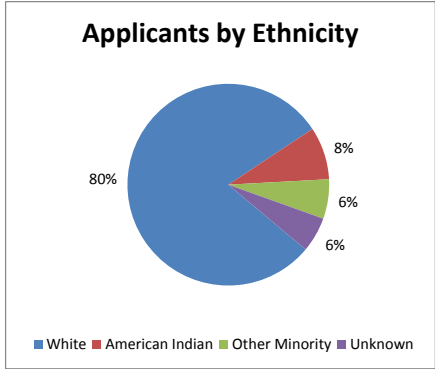

Applicant Dashboard - Spring 2015

Average age is 28.4