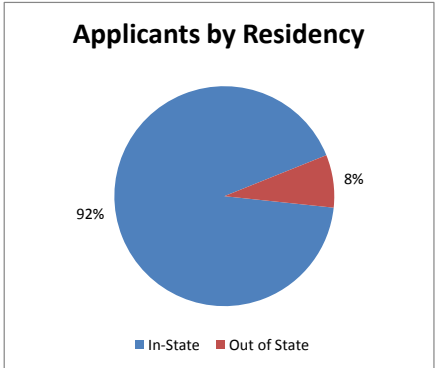

Applicant Dashboard - Spring 2015

Average age is 28.4