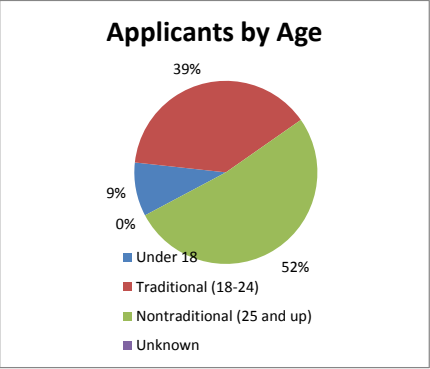

Historical Application Comparisons Spring 2015

	Apps to Date Spring 2015	Previous Year Spring 2014: 1/10/14	% Difference
New Applicants (FT)	170	161	6%
Readmits (RA)	179	212	-16%
Transfer Applicants (TR)	159	186	-15%
Special Applicants (FE)	60	38	58%
Total	568	597	-5%

Applicant Dashboard - Spring 2015

Average age is 28.4