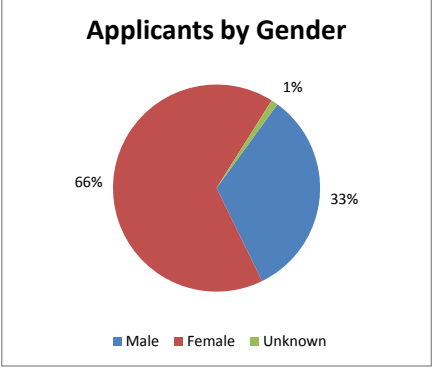

Applicant Dashboard - Spring 2015

Average age is 28.4