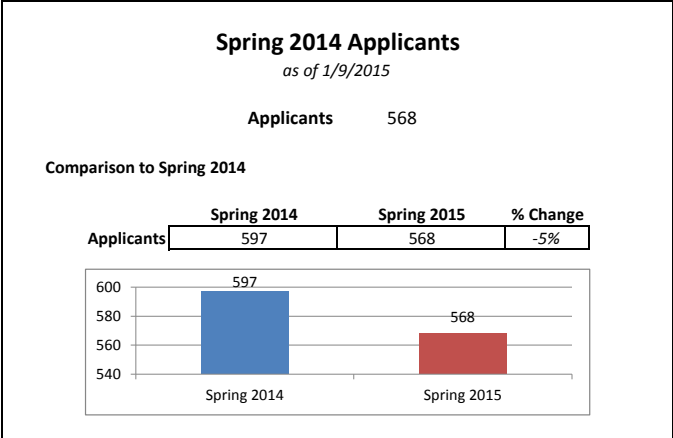

Applicant Dashboard - Spring 2015

Average age is 28.4