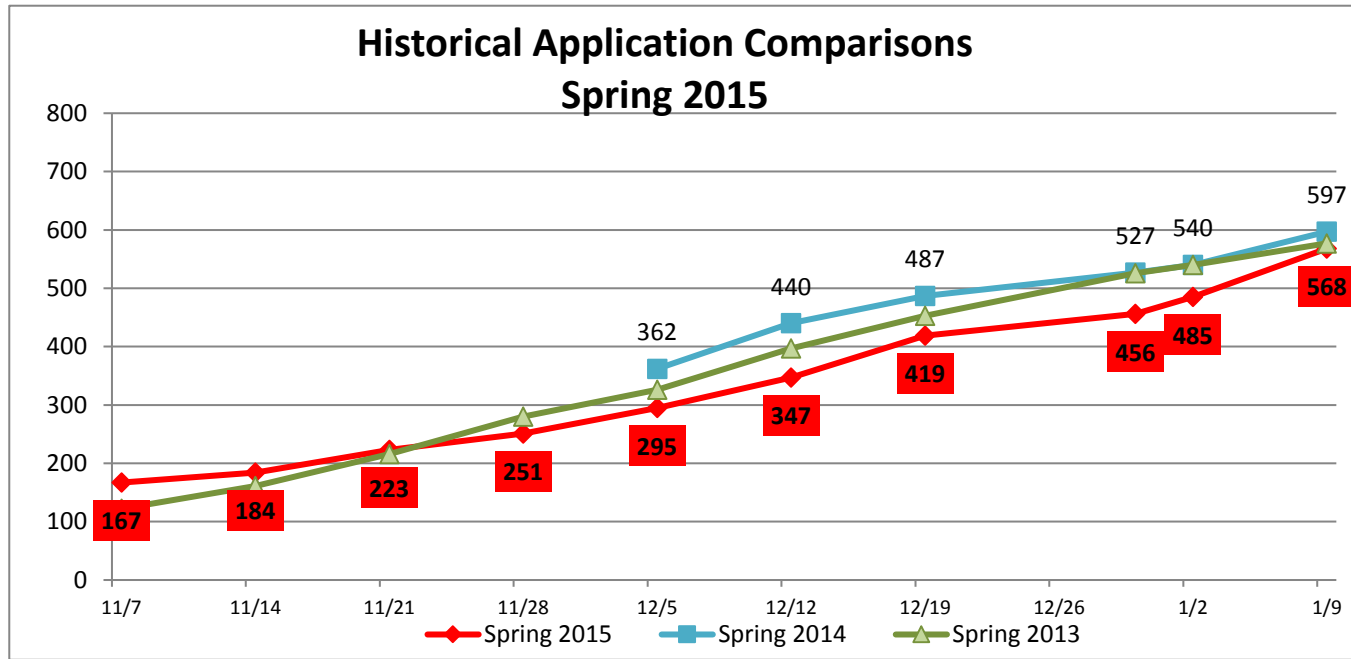

Historical Application Comparisons Spring 2015

	Apps to Date Spring 2015	Previous Year Spring 2014: 1/10/14	% Difference
New Applicants (FT)	170	161	6%
Readmits (RA)	179	212	-16%
Transfer Applicants (TR)	159	186	-15%
Special Applicants (FE)	60	38	58%
Total	568	597	-5%

Applicant Dashboard - Spring 2015

Average age is 28.4